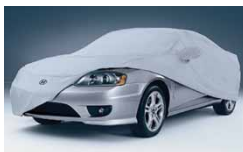

This weather-repellent cover fits your Tiburon to a T, shielding your finish from the elements, rain or shine.

EXTERIOR COLORS