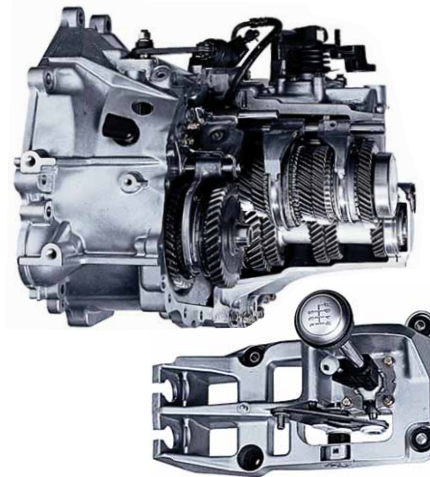

2.7-LITER V6 ENGINE

The SE and GT's standard 2.7-liter, 24-valve, DOHC V6 engine is one potent performer that delivers plenty of thrills, whether you're hitting the open road or just running a quick errand.