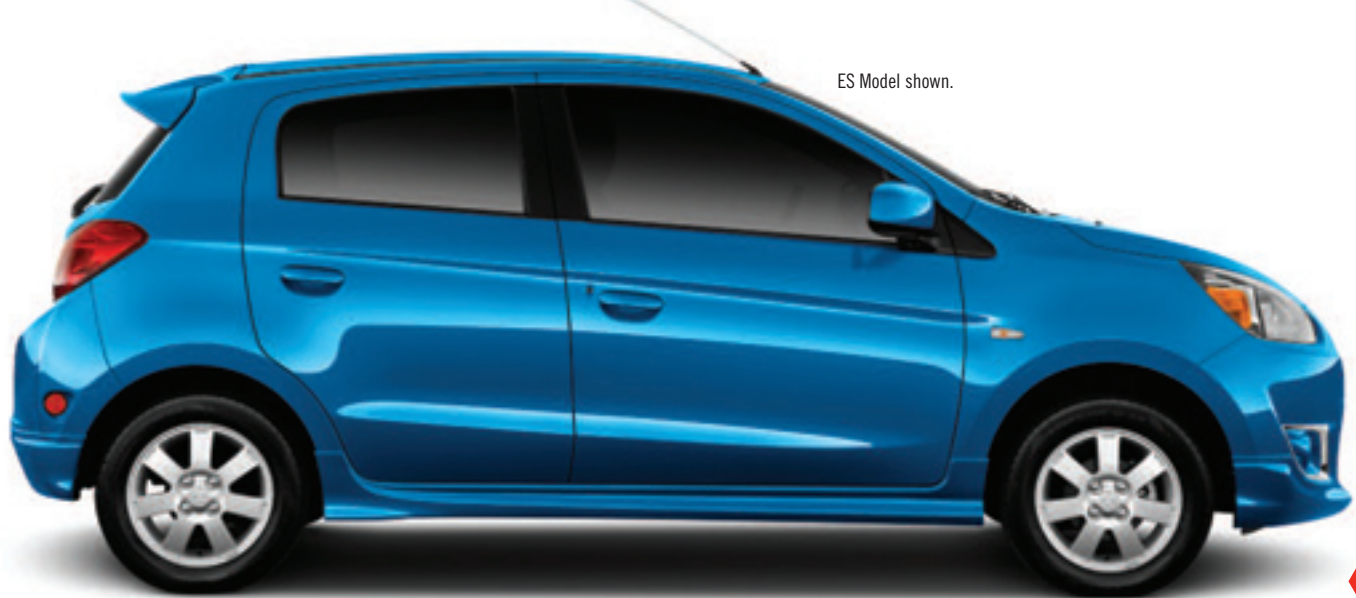

The All-New 2014 Mitsubishi Mirage

A New Breed of Fun!

Find Your Own Lane.

INTRODUCING THE ALL-NEW 2014 MITSUBISHI MIRAGE

From its carefully sculpted stylish exterior to its fuel-sipping 44 mpg,¹ the all-new 2014 Mitsubishi Mirage is full of unexpected features designed to surprise – and delight – you!

Other standard features include an Automatic Climate Control system, power windows with driver's side auto up/down; power sideview mirrors; a convenient 60/40 split folding rear seat; keyless entry; a sporty rear spoiler and a four-speaker 140-watt CD/MP3 audio system with USB/iPod[®] input.³ Options include a new MMES Navigation System, Bluetooth[®] hands-free phone system,⁴ a One-Touch Start-Stop engine switch, a FAST-Key entry system and much more. But the *best* feature of the all-new 2014 Mitsubishi Mirage is the sheer fun you'll enjoy just *driving* it.

ES Model shown.

ECOLOGY

44MPG With an impressive 44 MPG highway,¹ the all new 2014 Mirage is the most fuel-efficient gas-powered non-hybrid in America.

DESIGN

FUN STYLING/FUN DRIVING Have fun hitting the road in style in the agile, always entertaining 2014 Mirage.

Remarkable affordability and extreme efficiency.

Making a triumphant return to North America, the all-new 2014 Mitsubishi Mirage five-door sub-compact is the *most fuel-efficient non-hybrid gasoline vehicle available in America*. The Mirage delivers hybrid-like fuel economy without the additional cost and complexity of a hybrid, while offering a long list of standard amenities and safety features, including an EPA fuel economy rating of 44 mpg highway.¹ It's all part of the outstanding Mitsubishi heritage.