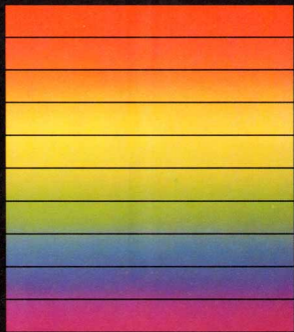

Exterior colors

1 9 8 2

BUICK

1982 Buick Exterior Colors

Light Gray • Code 80
(Skylark, Century, Regal, LeSabre,
Electra, Riviera)

Silver* • Code 16
(Skylark, Century, Regal, LeSabre,
Electra, Riviera)

Light Sandstone • Code 63
(Skylark, Century, Regal, LeSabre,
Electra, Riviera)

Medium Sandstone* • Code 68
(Skylark, Century, Regal, LeSabre,
Electra, Riviera)

Medium Blue* • Code 21
(Skylark, Century, Regal, LeSabre,
Electra, Riviera)

Dark Blue* • Code 29
(Skylark, Century, Regal, LeSabre,
Electra, Riviera)

Light Sandstone
• Code 63
Med. Sandstone*
• Code 68

Century Custom, Century Limited Designers' Accent Colors (Code D84)

Light Jadestone*
• Code 45
Dark Jadestone*
• Code 49

Dark Blue*
• Code 29
Medium Blue*
• Code 21