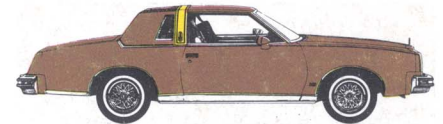

Skymist Blue (21), Dark Blue vinyl Landau Top,
Silver Targa-Band.

Nocturne Blue (29), Dark Blue* vinyl Landau Top,
Silver Targa-Band.

Jadestone Green (44), Dark Green vinyl Landau Top,
Gold Targa-Band.

Mission Beige (61), Beige* vinyl Landau Top,
Gold Targa-Band.

Heritage Brown (69), Dark Brown* vinyl Landau Top,
Gold Targa-Band.

Claret (79), Claret* vinyl Landau Top,
Gold Targa-Band.

Creative Automotive Inc. reserves the right to make changes in cars built by them at any time without incurring any obligation to make the same or similar changes on other cars built by Creative.