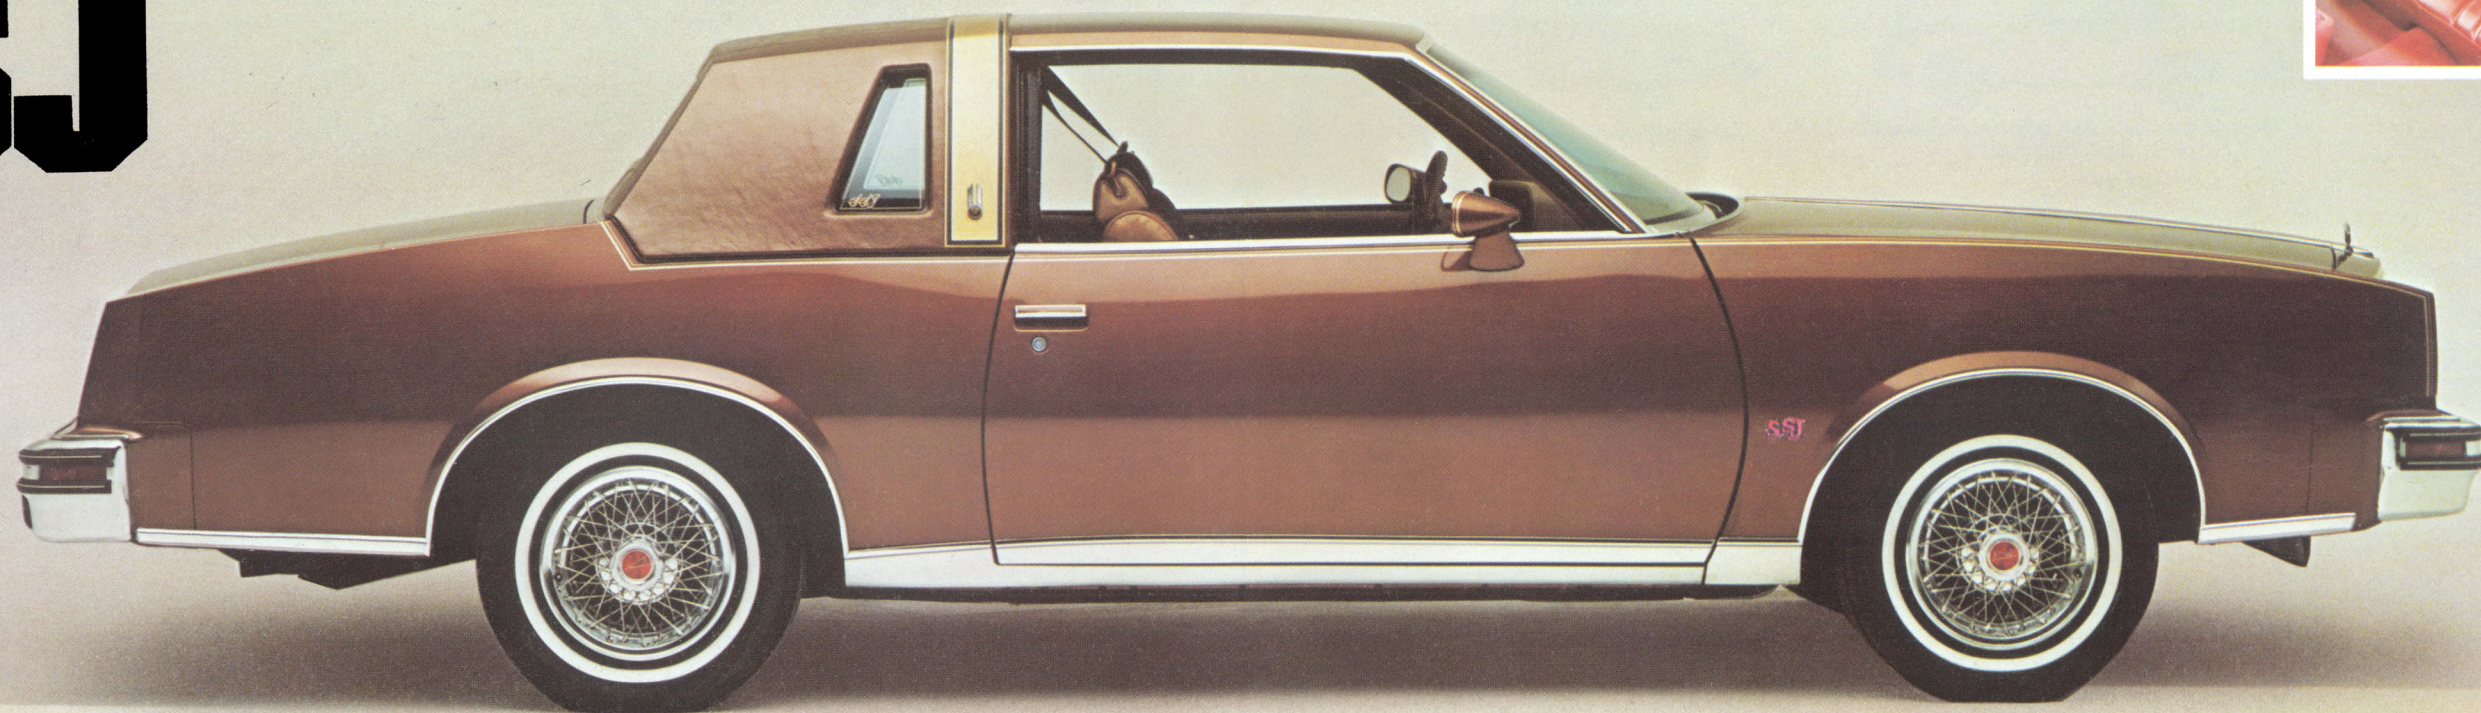

**YOU'VE
NEVER
SEEN A
GRAND
PRIX
THIS
GRAND.**

THE ALL NEW EXCLUSIVE '79 GRAND PRIX SSJ

This exclusive limited edition Pontiac Grand Prix is the ultimate in clean, classic styling, created expressly for the demanding automobile enthusiast who longs for the exceptional styling and design of the legendary Grand Prix of the past. Special styling touches feature a handsome, hand-rubbed aluminum, roof Targa-band in brushed silver or anodized gold, a specially formed, French-seamed, Elk Grain vinyl Landau roof with private back window and opera windows, matching SSJ decals and cast emblems, and distinctive accent body striping.

Order your SSJ with a T-Top. The perfect compatible complement to the eye-catching Targa-band incorporated beautifully into the luxury sports styling of the SSJ.

Bask in the plush elegance of deep cushioned seats and upholstery with distinctive opera windows and back window for intimate privacy. Very special touches of the subtly rich interior of the astounding SSJ.