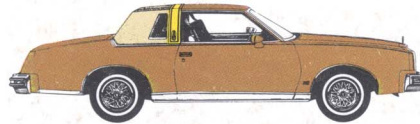

Sierra Copper (63), Beige vinyl Landau Top,
Gold Targa-Band.