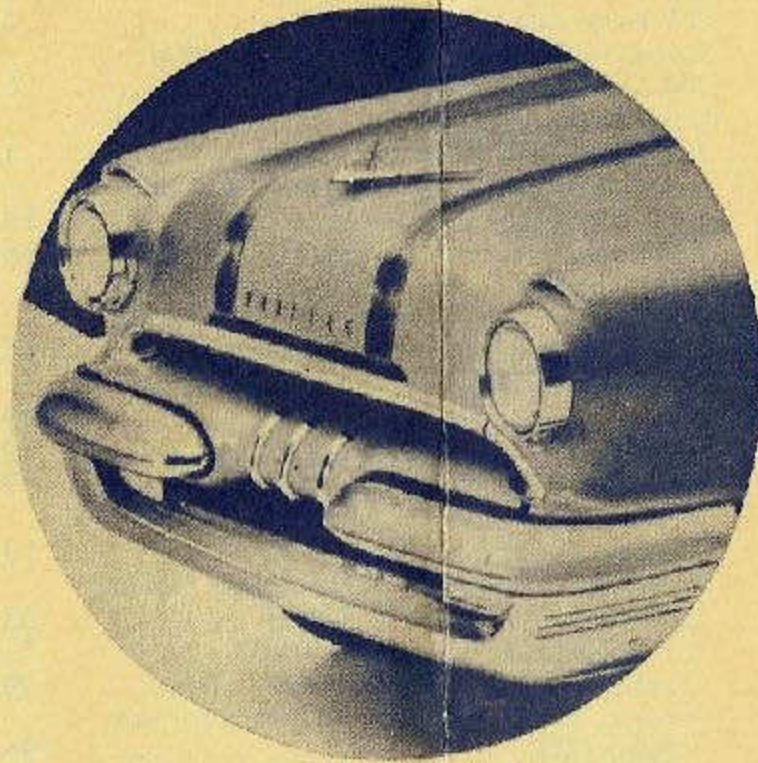

CHIEFTAIN 860 — 2 DOOR SEDAN

CHIEFTAIN 860 — 4 DOOR STATION WAGON

CHIEFTAIN 870 — 4 DOOR SEDAN

STAR CHIEF — CUSTOM CATALINA COUPE

PRICE

LIST

THE NEW '55 PONTIAC

PRESENTS

THE CAR OF CARS

NEW FROM THE GROUND UP

with its

NEW 180 H.P. V-8

STRATO-STREAK

ENGINE

A GENERAL MOTORS MASTERPIECE

Salesman _____